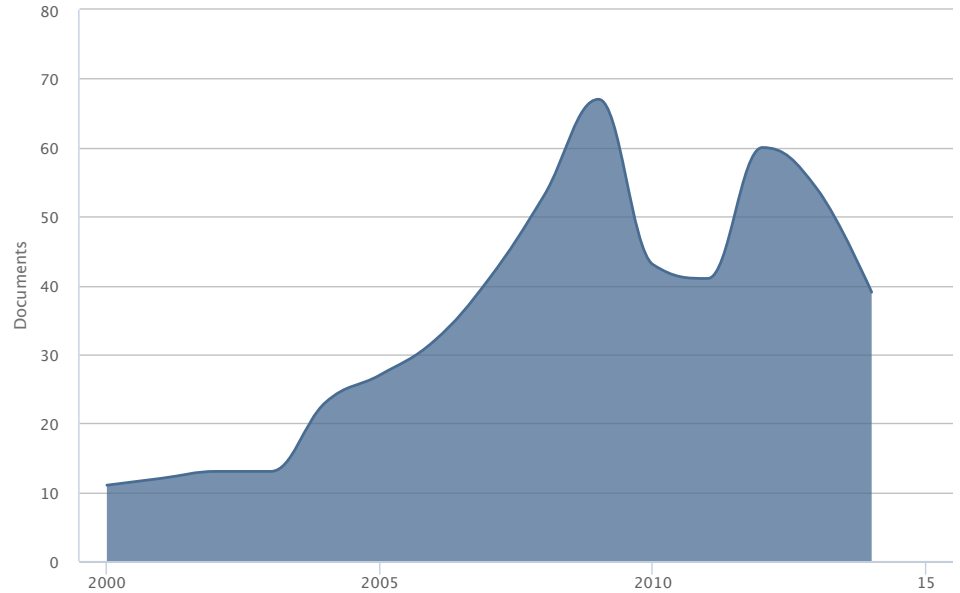

Analyze search results

[Export](#) | [Print](#) | [E-mail](#)

(TITLE-ABS-KEY (spinal cord injury) AND TITLE-ABS-KEY (spinal plasticity) AND TITLE-ABS-KEY (functional recovery)) AND PUBYEAR > 1999 [Back to your search results](#)

529 document results Choose date range to analyze: to [Analyze](#)

Year	Source	Author	Affiliation	Country	Document type	Subject area

Year	Documents
2014	39
2013	54
2012	60
2011	41
2010	43
2009	67
2008	53
2007	41
2006	32
2005	27
2004	23
2003	13
2002	13
2001	12
2000	11

Documents by year

About Scopus
[What is Scopus](#)
[Content coverage](#)

Language
[日本語に切り替える](#)
[切换到简体中文](#)
[切换到繁体中文](#)

Customer Service
[Help and Contact](#)
[Live Chat](#)

About Elsevier
[Terms and Conditions](#)
[Privacy Policy](#)