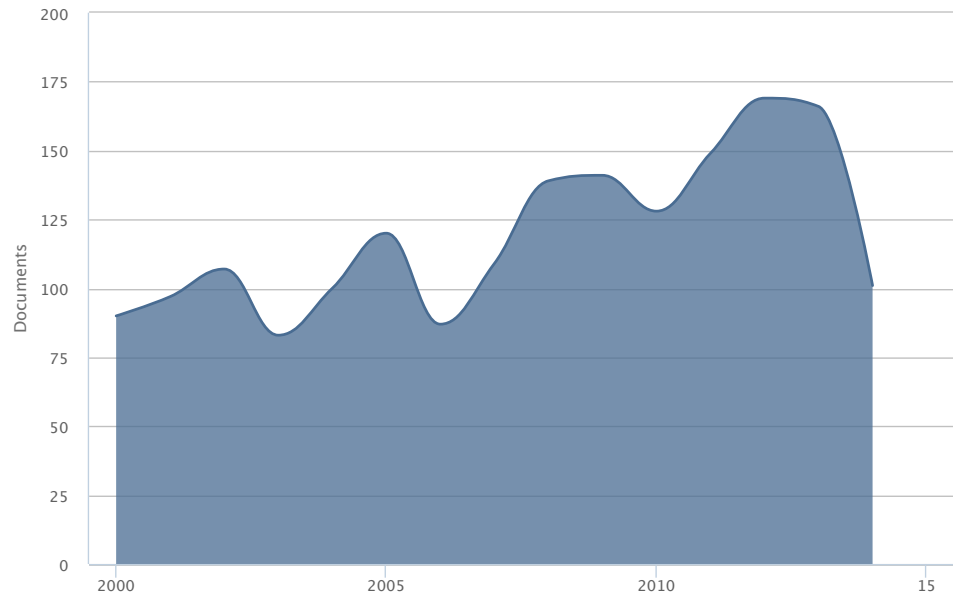

Analyze search results

[Export](#) | [Print](#) | [E-mail](#)

(TITLE-ABS-KEY (spinal cord injury) AND TITLE-ABS-KEY (functional stimulation)) AND PUBYEAR > 1999 [Back to your search results](#)

1786 document results Choose date range to analyze: to [Analyze](#)

Year	Source	Author	Affiliation	Country	Document type	Subject area

Year	Documents
2014	101
2013	166
2012	169
2011	149
2010	128
2009	141
2008	139
2007	109
2006	87
2005	120
2004	100
2003	83
2002	107
2001	97
2000	90

Documents by year

About Scopus
[What is Scopus](#)
[Content coverage](#)

Language
[日本語に切り替える](#)
[切换到简体中文](#)
[切换到繁体中文](#)

Customer Service
[Help and Contact](#)
[Live Chat](#)

About Elsevier
[Terms and Conditions](#)
[Privacy Policy](#)